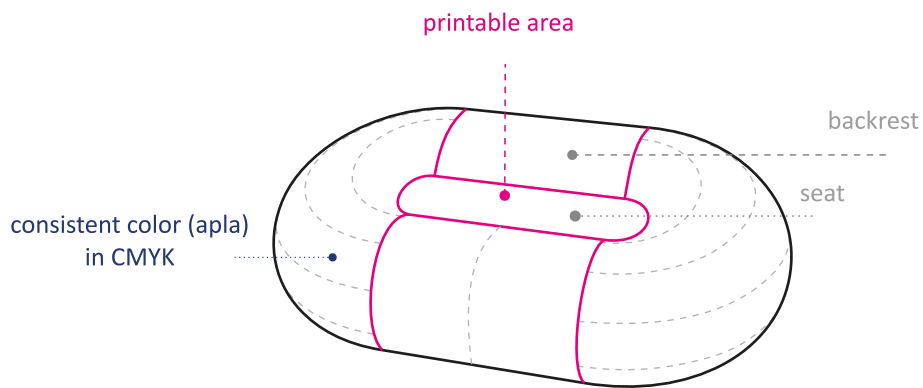

Customer's signature

VENTO® CLOUD SOFA

M: width 180 cm

PROJECT

COMPANY

E-MAIL

PRODUCT

Comments field