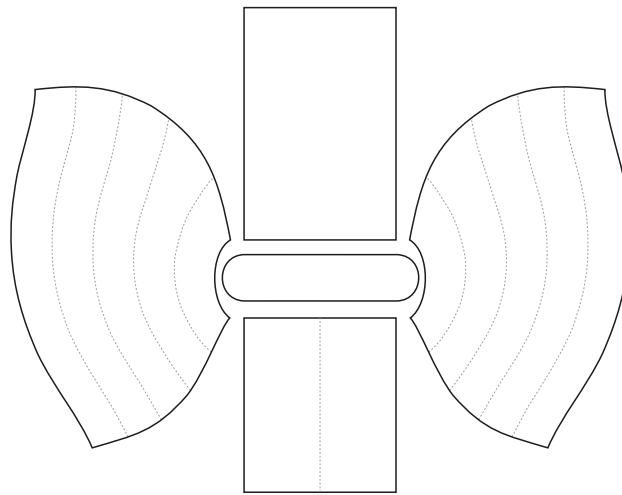

VENTO® CLOUD SOFA

S: width 140 cm

PROJECT

COMPANY

E-MAIL

PRODUCT

COMMENTS

The purchaser declares, that he accepts the above presented project according to which the final product will be made.
 Any mistakes in the logo, colours, typos, errors in the text etc. will not be subject to complaint.
 The sewing method, division of the fabric might differ from those presented in the project.
 The fabric colour and print in the finished product might slightly differ.

Customer's signature

VENTO® CLOUD SOFA

M: width 180 cm

PROJECT

COMPANY

E-MAIL

PRODUCT

Comments field

Customer's signature

VENTO® CLOUD SOFA

L: width 240 cm

PROJECT

COMPANY

E-MAIL

PRODUCT

Comments section for the project.