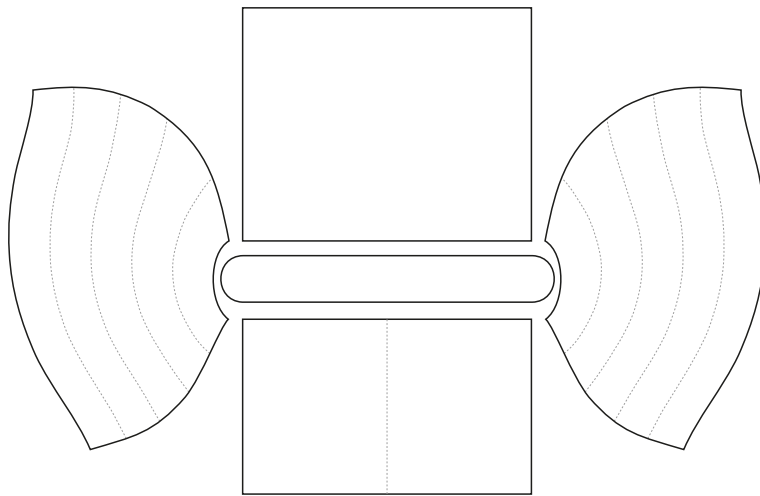

VENTO® CLOUD SOFA

S: width 140 cm

PROJECT

COMPANY

E-MAIL

PRODUCT

COMMENTS

The purchaser declares, that he accepts the above presented project according to which the final product will be made.
 Any mistakes in the logo, colours, typos, errors in the text etc. will not be subject to complaint.
 The sewing method, division of the fabric might differ from those presented in the project.
 The fabric colour and print in the finished product might slightly differ.

Customer's signature

VENTO® CLOUD SOFA

M: width 180 cm

PROJECT

COMPANY

E-MAIL

PRODUCT

Comments field

Customer's signature

VENTO® CLOUD SOFA

L: width 240 cm

PROJECT

COMPANY

E-MAIL

PRODUCT

Comments section for the project.