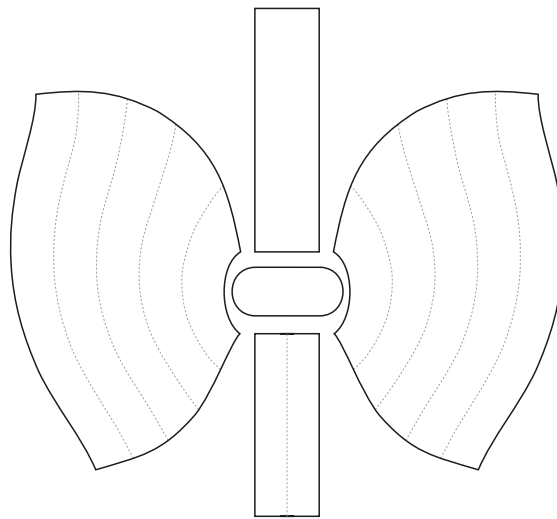

VENTO® CLOUD SOFA

S: width 140 cm

PROJECT

COMPANY

E-MAIL

PRODUCT

COMMENTS

The purchaser declares, that he accepts the above presented project according to which the final product will be made.
 Any mistakes in the logo, colours, typos, errors in the text etc. will not be subject to complaint.
 The sewing method, division of the fabric might differ from those presented in the project.
 The fabric colour and print in the finished product might slightly differ.

Customer's signature

VENTO® CLOUD SOFA

M: width 180 cm

PROJECT

COMPANY

E-MAIL

PRODUCT

Comments field

Customer's signature

VENTO® CLOUD SOFA

L: width 240 cm

PROJECT

COMPANY

E-MAIL

PRODUCT

Comments section for the project.