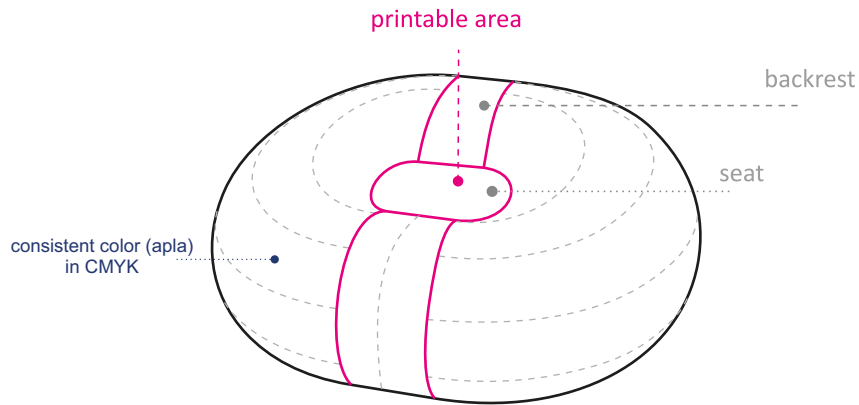

VENTO® CLOUD SOFA

S: width 140 cm

PROJECT

COMPANY

E-MAIL

PRODUCT

COMMENTS

The purchaser declares, that he accepts the above presented project according to which the final product will be made.
 Any mistakes in the logo, colours, typos, errors in the text etc. will not be subject to complaint.
 The sewing method, division of the fabric might differ from those presented in the project.
 The fabric colour and print in the finished product might slightly differ.

Customer's signature

VENTO® CLOUD SOFA

M: width 180 cm

PROJECT

COMPANY

E-MAIL

PRODUCT

Comments field