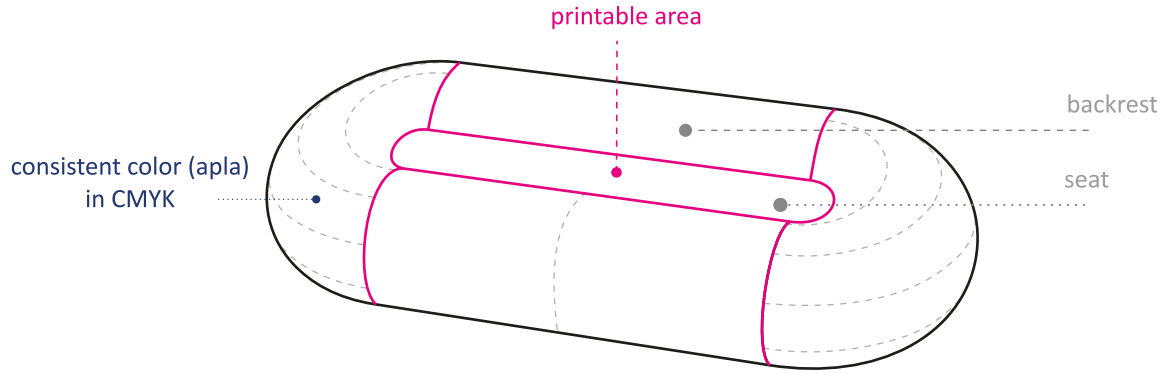

Customer's signature

VENTO® CLOUD SOFA

L: width 240 cm

PROJECT

COMPANY

E-MAIL

PRODUCT

Comments section for the project.